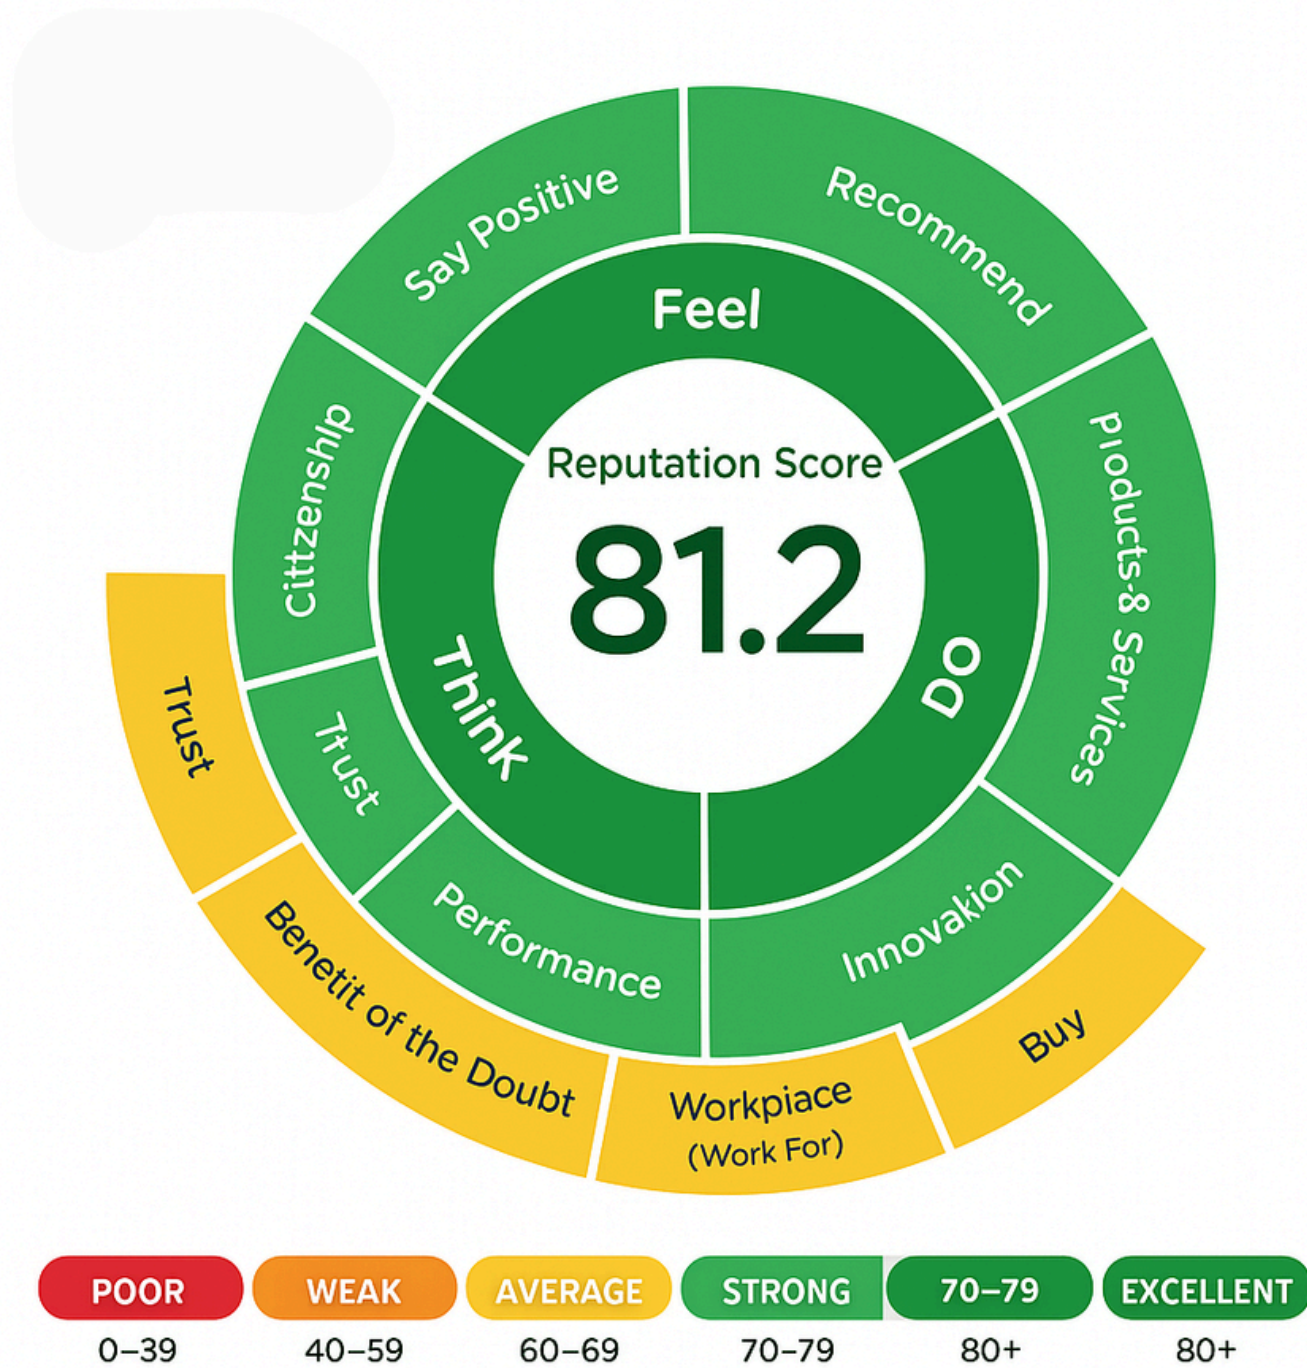

X

MATTEL X ELECTRONIC ARTS

BARBIE REPUTATION SCORES MEASURE STAKEHOLDER PERCEPTIONS OF YOUR COMPANY, REFLECTING THE LEVELS OF ADMIRATION, TRUST, AND RESPECT YOU EARN

MATTEL X ELECTRONIC ARTS

Barbie

"THE SUCCESS OF THE BARBIE MOVIE HAS BEEN A TRANSFORMATIVE MOMENT FOR MATTEL, DRIVING NOT ONLY SALES OF OUR ICONIC DOLLS BUT ALSO CEMENTING BARBIE AS A GLOBAL CULTURAL PHENOMENON. THIS ALIGNMENT BETWEEN ENTERTAINMENT AND PRODUCT HAS BEEN INSTRUMENTAL IN GROWING OUR REVENUE AND EXPANDING OUR BRAND'S REACH." – YNON KREIZ, CEO OF MATTEL