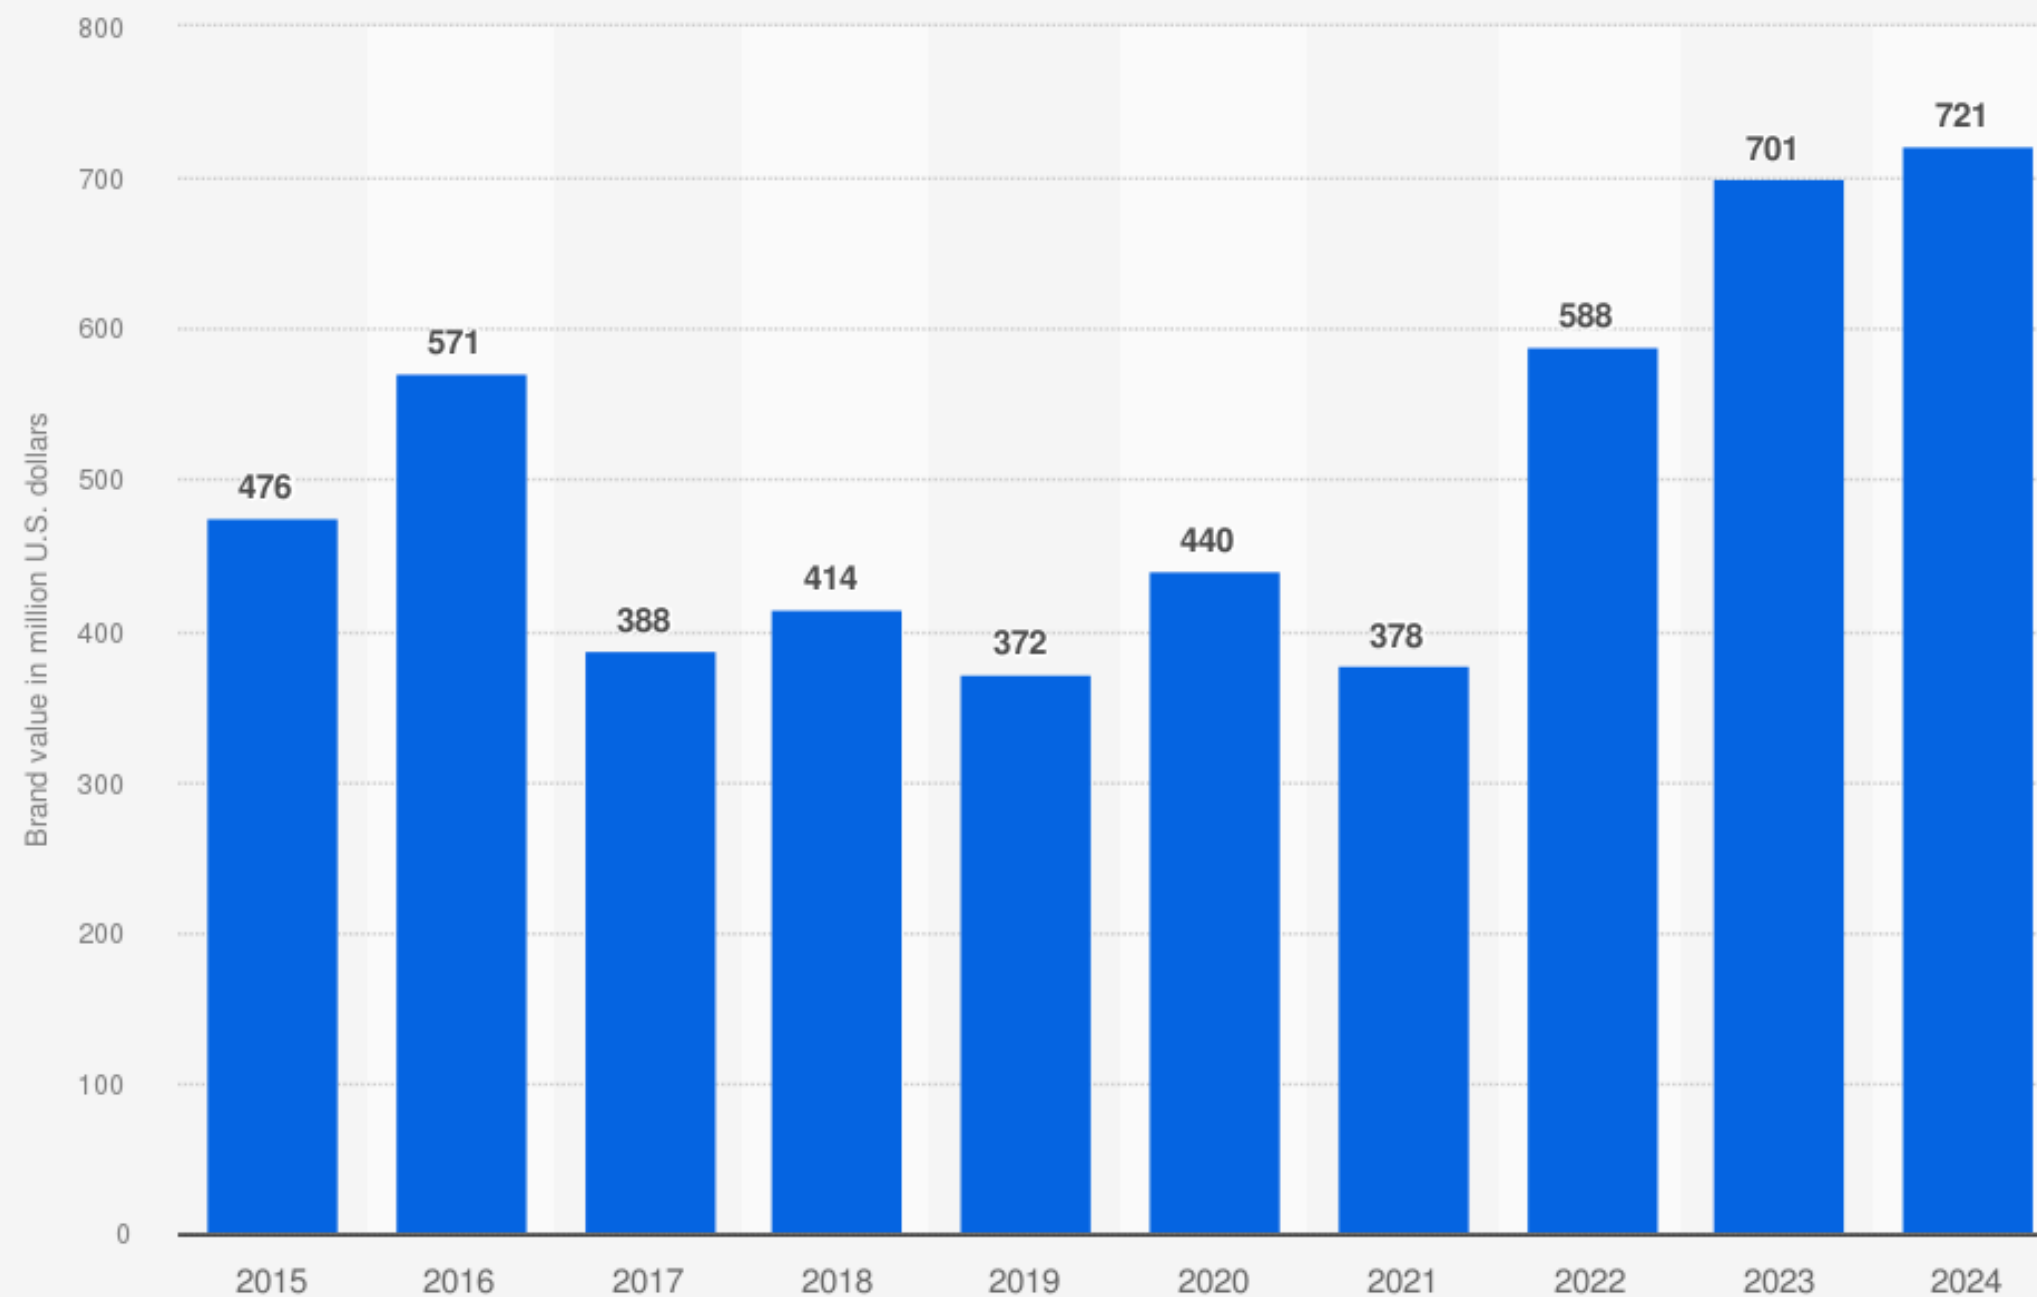

X

MATTEL X ELECTRONIC ARTS

BARBIE REPUTATION SCORES MEASURE STAKEHOLDER PERCEPTIONS OF YOUR COMPANY, REFLECTING THE LEVELS OF ADMIRATION, TRUST, AND RESPECT YOU EARN

MATTEL X ELECTRONIC ARTS

Barbie

"THE SUCCESS OF THE BARBIE MOVIE HAS BEEN A TRANSFORMATIVE MOMENT FOR MATTEL, DRIVING NOT ONLY SALES OF OUR ICONIC DOLLS BUT ALSO CEMENTING BARBIE AS A GLOBAL CULTURAL PHENOMENON. THIS ALIGNMENT BETWEEN ENTERTAINMENT AND PRODUCT HAS BEEN INSTRUMENTAL IN GROWING OUR REVENUE AND EXPANDING OUR BRAND'S REACH." – YNON KREIZ, CEO OF MATTEL

MATTEL X ELECTRONIC ARTS

Brand value of Barbie worldwide from 2015 to 2024 (in million U.S. dollars)

Source
Brand Finance
© Statista 2025

Additional Information:
Worldwide; Brand Finance; 2015 to 2024

Imagine The Possibilities | @Barbie